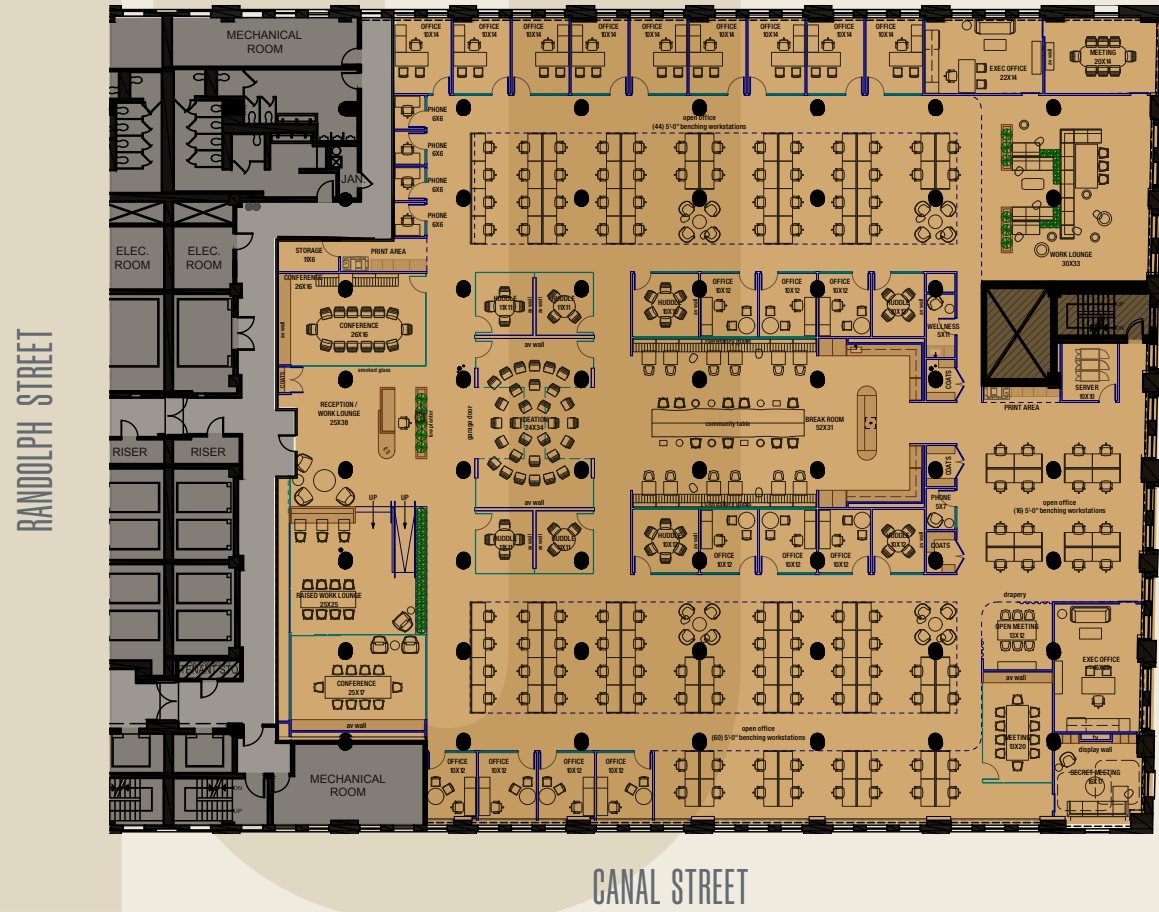

# ONE ELEVEN NORTH CANAL STACKING PLAN

AVAILABLE SPEC  
 AVAILABLE SPACE

Level	RSF	Availability	Spec Suite	Other	Notes
16	16,388 RSF	AVAILABLE	AVAILABLE	Edelman	AMENITIES
15	56,551 RSF			INTELSAT.	
14	58,701 RSF			INTELSAT.	
12	58,253 RSF			Edelman	
11	58,363 RSF			Edelman	
10	58,273 RSF	AVAILABLE 26,500 SF	AVAILABLE SPEC SUITE 27,700 SF		
9	58,725 RSF	AVAILABLE 59,000 SF			
8	58,357 RSF	AVAILABLE 59,000 SF			
7	58,073 RSF	AVAILABLE 59,000 SF			
6	58,317 RSF			SAP Fieldglass	
5	58,314 RSF	AVAILABLE SPEC SUITE 31,000 SF		MarshMcLennan	
4	61,940 RSF	INTELSAT.		STARBUCKS®	
3	15,799 RSF	Humana.		POTBELLY KIN+CARTA	
2	58,707 RSF			LUMEN	
1	31,892 RSF	AVAILABLE 11,066 SF		MarshMcLennan	FITNESS CENTER
L	33,484 RSF	SPEC SUITE 12,000 SF		ILLINOIS BONE & JOINT INSTITUTE® THE FAREHOUSE CAFE	

# TENTH FLOOR SPEC SUITE

27,724 RSF AVAILABLE | 190 SF PER PERSON

Space	SF	#		SF	#
Large Office	320	02	Phone Room	40	05
Medium Office	140	06	Work Lounge	990	01
Standard	120	13	Wellness Room	80	01
Workstation	25	125	Open Meeting	150	01
Reception	900	01	Print/Mail	100	02
Break Room	1,600	01	Server	100	01
Conference	450	02	Ideation	800	01
Meeting Room	270	02	Raised Work	620	01
Huddle Room	120	08	Lounge		

# GROUND FLOOR SPEC SUITE

11,965 RSF | 184 SF PER PERSON | DELIVERY Q3 2024

ARTIST'S CONCEPTUAL RENDERINGS

CANAL STREET

Space	SF	#		SF	#
Workstation	30	60	Wellness Room	60	01
Private Office	150	04	Reception	680	01
Conference	600	01	Break Room	600	01
Huddle Rooms	100	03	Print Area	100	01
Open Meeting	320	03	Storage	100	01
Phone Room	50	02	Server Room	100	01

# FIFTH FLOOR SPEC SUITE

31,369 RSF AVAILABLE | 160 SF PER PERSON

RANDOLPH STREET

WASHINGTON STREET

CANAL STREET

Space	#	Space	#
Workstation	192	Game Room	01
Training Room	01	Secret Meeting	01
Conference	02	Reception	01
Meeting Room	06	Break Room	01
Huddle Room	10	Service Kitchen	01
Phone Room	06	Storage	04
LG Open Meeting	04	Server	01
SM Open Meeting	06	Wellness Room	02
		Print Area	01