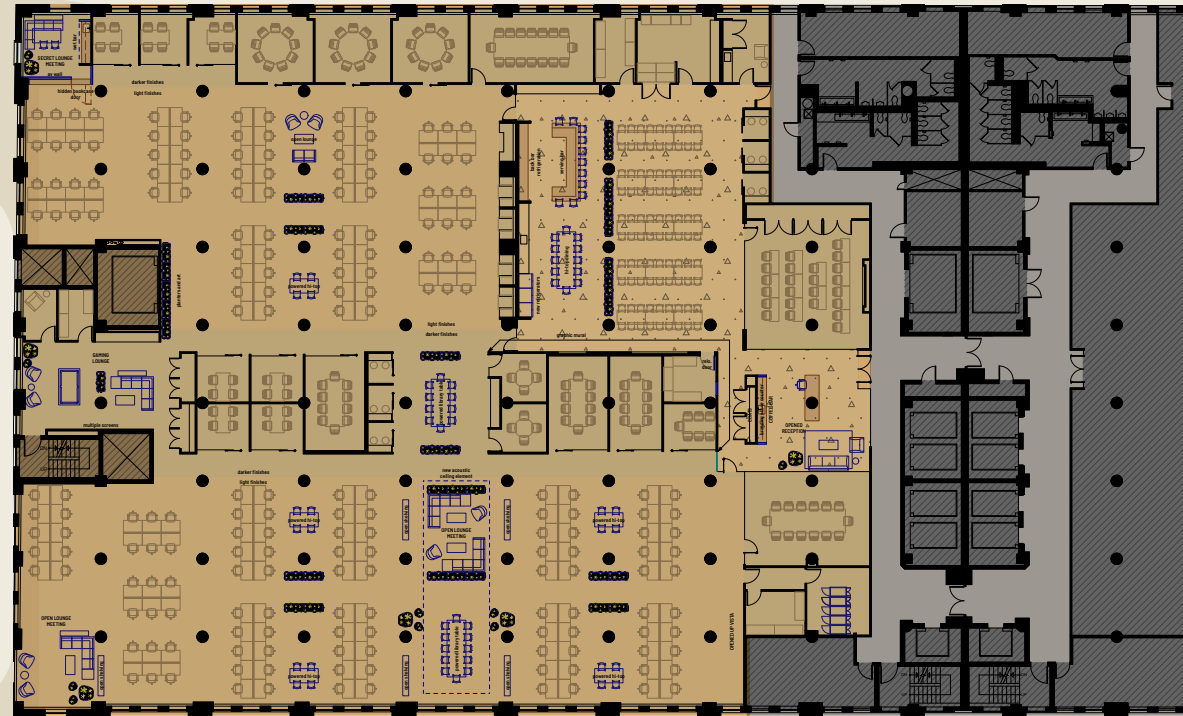

# TENTH FLOOR SPEC SUITE

27,724 RSF AVAILABLE | 190 SF PER PERSON

Space	SF	#		SF	#
Large Office	320	02	Phone Room	40	05
Medium Office	140	06	Work Lounge	990	01
Standard	120	13	Wellness Room	80	01
Workstation	25	125	Open Meeting	150	01
Reception	900	01	Print/Mail	100	02
Break Room	1,600	01	Server	100	01
Conference	450	02	Ideation	800	01
Meeting Room	270	02	Raised Work	620	01
Huddle Room	120	08	Lounge		

# GROUND FLOOR SPEC SUITE

11,965 RSF | 184 SF PER PERSON | DELIVERY Q3 2024

ARTIST'S CONCEPTUAL RENDERINGS

CANAL STREET

Space	SF	#		SF	#
Workstation	30	60	Wellness Room	60	01
Private Office	150	04	Reception	680	01
Conference	600	01	Break Room	600	01
Huddle Rooms	100	03	Print Area	100	01
Open Meeting	320	03	Storage	100	01
Phone Room	50	02	Server Room	100	01

# FIFTH FLOOR SPEC SUITE

31,369 RSF AVAILABLE | 160 SF PER PERSON

RANDOLPH STREET

WASHINGTON STREET

CANAL STREET

Space	#	Space	#
Workstation	192	Game Room	01
Training Room	01	Secret Meeting	01
Conference	02	Reception	01
Meeting Room	06	Break Room	01
Huddle Room	10	Service Kitchen	01
Phone Room	06	Storage	04
LG Open Meeting	04	Server	01
SM Open Meeting	06	Wellness Room	02
		Print Area	01