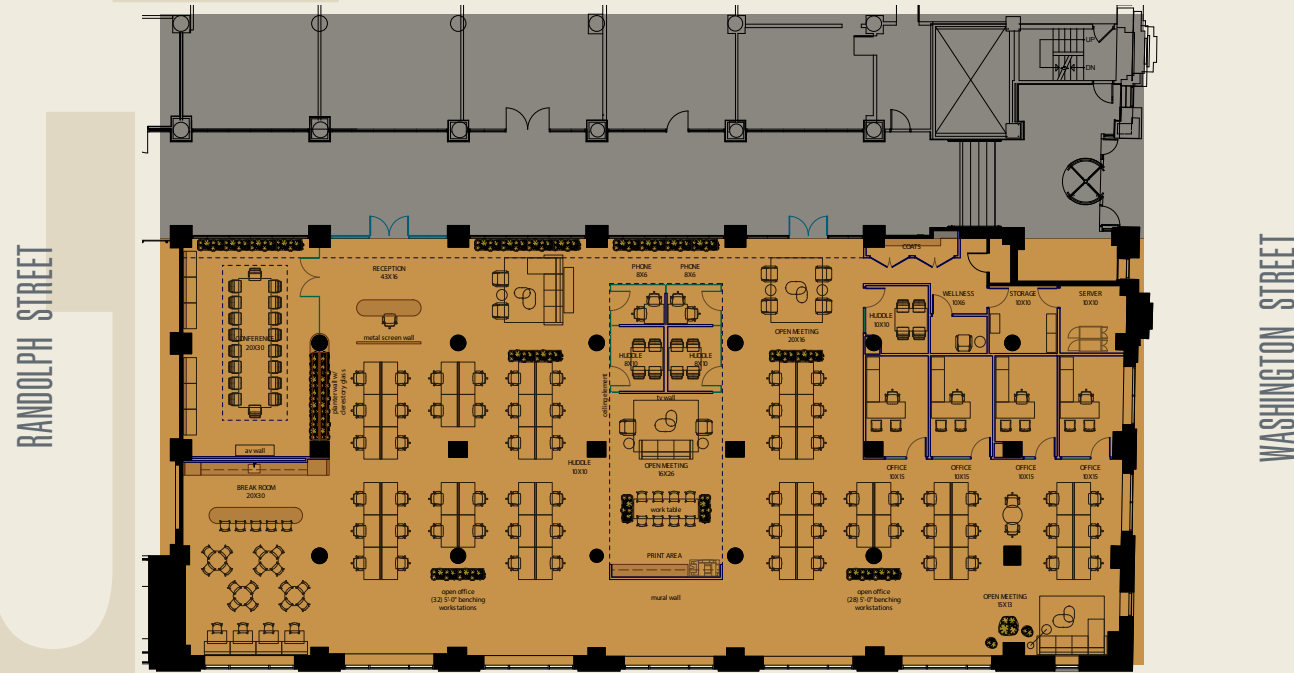

# ONE ELEVEN NORTH CANAL STACKING PLAN

AVAILABLE SPEC  
 AVAILABLE SPACE

Level	RSF	Availability	Spec Suite	Other	Notes
16	16,388 RSF	AVAILABLE	AVAILABLE	Edelman	AMENITIES
15	56,551 RSF			INTELSAT.	
14	58,701 RSF			INTELSAT.	
12	58,253 RSF			Edelman	
11	58,363 RSF			Edelman	
10	58,273 RSF	AVAILABLE 26,500 SF	AVAILABLE SPEC SUITE 27,700 SF		
9	58,725 RSF	AVAILABLE 59,000 SF			
8	58,357 RSF	AVAILABLE 59,000 SF			
7	58,073 RSF	AVAILABLE 59,000 SF			
6	58,317 RSF			SAP Fieldglass	
5	58,314 RSF	AVAILABLE SPEC SUITE 31,000 SF		MarshMcLennan	
4	61,940 RSF	INTELSAT.		STARBUCKS®	
3	15,799 RSF	Humana.		POTBELLY KIN+CARTA	
2	58,707 RSF			LUMEN	
1	31,892 RSF	AVAILABLE 11,066 SF		MarshMcLennan	FITNESS CENTER
L	33,484 RSF	SPEC SUITE 12,000 SF		ILLINOIS BONE & JOINT INSTITUTE® THE FAREHOUSE CAFE	

# TENTH FLOOR SPEC SUITE

27,724 RSF AVAILABLE | 190 SF PER PERSON

Space	SF	#		SF	#
Large Office	320	02	Phone Room	40	05
Medium Office	140	06	Work Lounge	990	01
Standard	120	13	Wellness Room	80	01
Workstation	25	125	Open Meeting	150	01
Reception	900	01	Print/Mail	100	02
Break Room	1,600	01	Server	100	01
Conference	450	02	Ideation	800	01
Meeting Room	270	02	Raised Work	620	01
Huddle Room	120	08	Lounge		

# GROUND FLOOR SPEC SUITE

11,965 RSF | 184 SF PER PERSON | DELIVERY Q3 2024

ARTIST'S CONCEPTUAL RENDERINGS

CANAL STREET

Space	SF	#		SF	#
Workstation	30	60	Wellness Room	60	01
Private Office	150	04	Reception	680	01
Conference	600	01	Break Room	600	01
Huddle Rooms	100	03	Print Area	100	01
Open Meeting	320	03	Storage	100	01
Phone Room	50	02	Server Room	100	01

# FIFTH FLOOR SPEC SUITE

31,369 RSF AVAILABLE | 160 SF PER PERSON

RANDOLPH STREET

WASHINGTON STREET

CANAL STREET

Space	#	Space	#
Workstation	192	Game Room	01
Training Room	01	Secret Meeting	01
Conference	02	Reception	01
Meeting Room	06	Break Room	01
Huddle Room	10	Service Kitchen	01
Phone Room	06	Storage	04
LG Open Meeting	04	Server	01
SM Open Meeting	06	Wellness Room	02
		Print Area	01